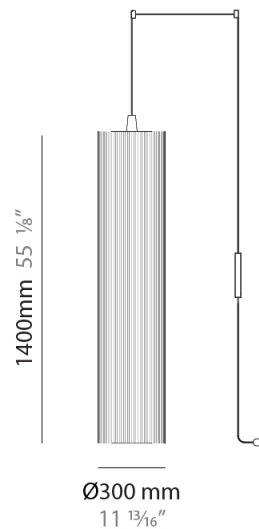

PROJECT
TYPE
SPECIFIER
QUANTITY
DATE

SWING SUSPENSION

D51004- -
base number   Finish Options   Finish Options

1. To build a product code in our configurator select the specify button on the base model # product page
2. To build a manual product code on this datasheet choose from the options listed below in blue font and add the suffix to the base model #

GENERAL

Series: Swing
Partner: Fambuena
Division: Design
Installation: Suspension
Product Type: Pendant
Mounting Location: Ceiling
Light Distribution: Direct

PHYSICAL

Shape: Cylinder
Diameter (mm): 300
Diameter (in): 11 ¹³/₁₆
Height (mm): 1400
Height (in): 55 ¹/₈
Diffuser: Cotton Strand Shade
Fixture Finish: WHI / BLK / RED / GRN / CRE / RUS / VIO / LIL
Holder Finish: Chrome
Fixture Material: Cotton / Metal
Primary Material: Fabric
Cable Details: Max. Cable Length 8500mm / 335"

ELECTRICAL

Number of Lamps: 1
Lamp Type: LED Retrofit
Bulb Included: Bulb Not Included
Max. Wattage Per Lamp (W): 7
Lamp Base: E26
Input Voltage (V): 120
Upon Request: 277Vac / GU24

LED

OPTICAL

RATINGS AND CERTIFICATIONS

Certified By: Certified for North American Standards
IP rating: IP20