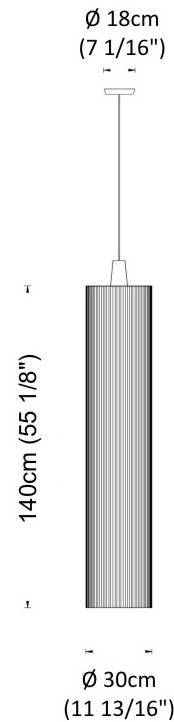

SWING SUSPENSION

D51008- : D51008-CHR-GRN

base number

1. To build a product code in our configurator select the specify button on the base model # product page
2. To build a manual product code on this datasheet choose from the options listed below in blue font and add the suffix to the base model #

GENERAL

Series: Swing
Partner: Fambuena
Division: Design
Installation: Suspension
Product Type: Pendant
Mounting Location: Ceiling
Light Distribution: Direct

PHYSICAL

Shape: Cylinder
Diameter (mm): 300
Diameter (in): 11 ¹³/₁₆
Height (mm): 1400
Height (in): 55 ¹/₈
Fixture Material: Cotton / Metal
Primary Material: Fabric
Cable Details: Cable Length 200cm / 79"

ELECTRICAL

Lamp Type: LED Retrofit
Total Output Wattage (W): 20
Driver Included: No

LED

OPTICAL

RATINGS AND CERTIFICATIONS

Certified By: CSA Certified to UL and CSA Standards

PROJECT	_____
TYPE	_____
SPECIFIER	_____
QUANTITY	_____
DATE	_____

Cable Length 200cm / 79"